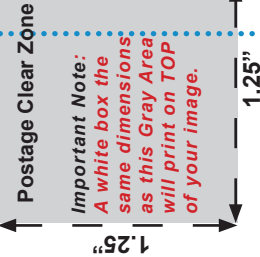

Full Bleed designs should keep graphics snug against the outside edge of this guide, but keep text and primary content inside the **Safe Zone**.

THIS PANEL IS INTENTIONALLY SHORTER AND TUCKS INSIDE AFTER FOLDING.

Bleed Size 15.25" x 7.25"

Document Size 15" x 7"

Safe Zone (.25" from trim)

KEEP THIS GRAY AREA CLEAR!

The Gray Area is reserved for the address and the barcode.

USPS Regulation:
No printing except barcode in the this area.

Important Note: A white box the same dimensions as this Gray Area will print on TOP of your image.

To prevent errors in USPS address scanning processes, avoid any text containing zip codes, city names or state names in the **BLUE AREA**.

Tri-Fold Medium Postcard (Exterior)
Document Size - 15" x 7"
Folded Size - 5" x 7"

Make sure you **delete this layout guide** before uploading your artwork. Print Sf is not responsible for guide layers left in the document.